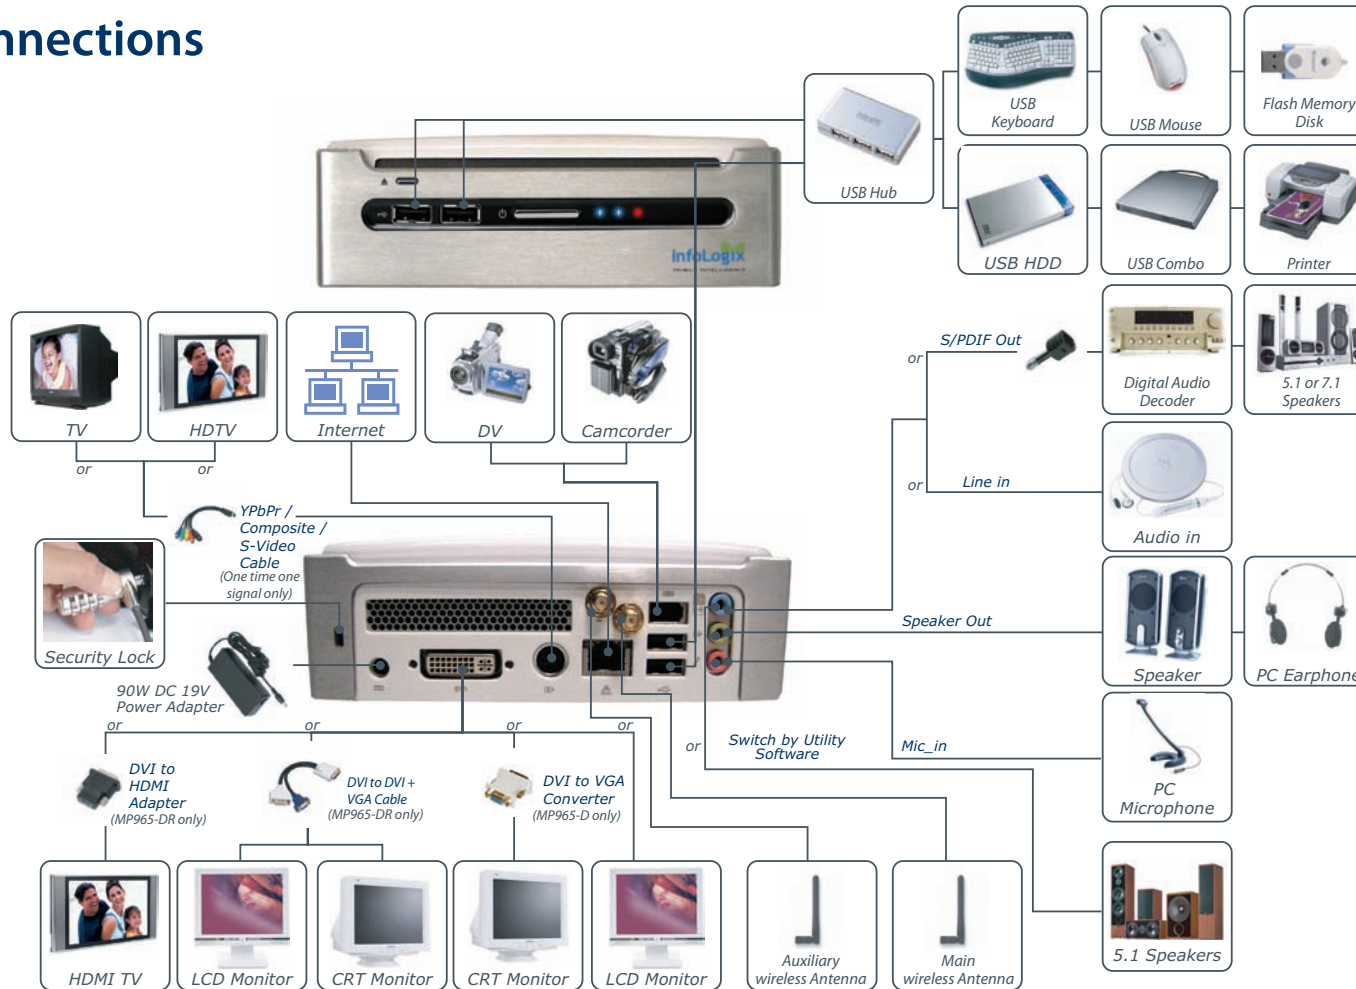

DC Jack
Security Lock

Auxiliary Wireless
802.11 Antenna

Main Wireless
802.11 Antenna

IEEE 1394 Port

Line in
(S/PDIF out)

Line Out

Microphone

DVI Port

Accessories List

Options

Model Name	TV Tuner Kit (ATSC)	TV Tuner Kit (DVB-T)	DVI to D-Sub + DVI Cable	Bluetooth Module
Product Picture				
Interface	PCIe Mini Card	PCIe Mini Card	DVI-i	USB
Module Board	Analog / ATSC TV Yuan Hybrid TV Mini Card (Analog TV includes PAL, SECAM, NTSC)	Analog / DVB-T TV Yuan Hybrid TV Mini Card (Analog TV includes PAL, SECAM, NTSC)	NA	Bluetooth 2.0 USB Module
Driver CD	Yes	Yes	No	No
RF Cable	Yes	Yes	No	No
Antenna	Yes (ATSC Antenna)	Yes (DVB-T Antenna)	No	No
Converter	Converter IEC to F	Converter IEC to F	No	No

Mainboard Overview

BIOS Setup when 1st Power on

After connecting the correct cables to the device, power on and enter the BIOS Setup screen, then press during POST (Power On Self Test). Choose "Load Setup Defaults" for recommended optimal performance.

Back Panel Connections

Dual Display

Notes:

PowerCube II

Quick Resource Guide

About InfoLogix

InfoLogix is a leading provider of technology and RFID based intelligence solutions that enable the mobile enterprise. InfoLogix uses the industry's most advanced technologies to increase the efficiency, accuracy, and transparency of complex business and clinical processes for the healthcare industry and the commercial marketplace.