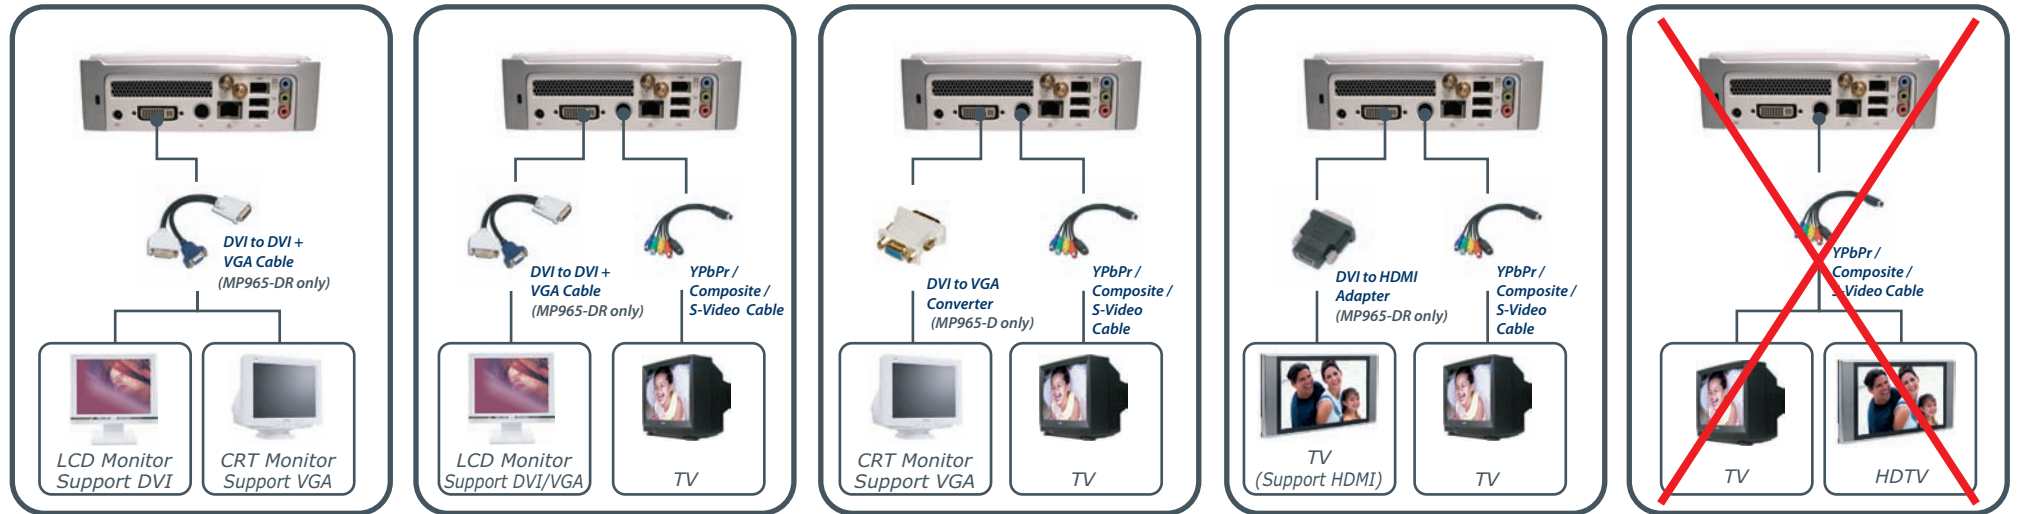

DC Jack
Security Lock

Auxiliary Wireless
802.11 Antenna

Main Wireless
802.11 Antenna

IEEE 1394 Port

Line in
(S/PDIF out)

Line Out

Microphone

DVI Port

Mainboard Overview

BIOS Setup when 1st Power on

After connecting the correct cables to the device, power on and enter the BIOS Setup screen, then press during POST (Power On Self Test). Choose "Load Setup Defaults" for recommended optimal performance.

Installing Driver

By default, drivers ship installed on the PowerCube II. However, should you require the drivers for reinstallation, you have two options:

- 1) A driver CD ships with the unit. Simply connect an external CD drive and put the CD in the drive. The disk should run automatically.
- 2) Visit the InfoLogix website at www.infologix.com/pcdriver to download the appropriate drivers.

Back Panel Connections

Dual Display

Notes:

PowerCube II

Quick Resource Guide

About InfoLogix

InfoLogix is a leading provider of technology and RFID based intelligence solutions that enable the mobile enterprise. InfoLogix uses the industry's most advanced technologies to increase the efficiency, accuracy, and transparency of complex business and clinical processes for the healthcare industry and the commercial marketplace.