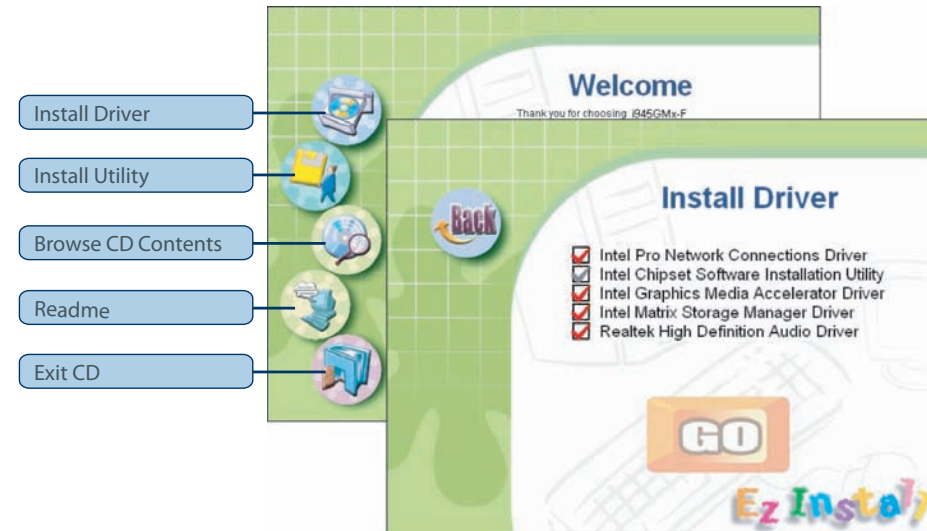

Installing Driver

By default, drivers ship installed on the PowerCube II. However, should you require the drivers for reinstallation, you have two options:

1) A driver CD ships with the unit. Simply connect an external CD drive and put the CD in the drive. The disk should run automatically.
2) Visit the InfoLogix website at www.infologix.com/pcdriver to download the appropriate drivers.