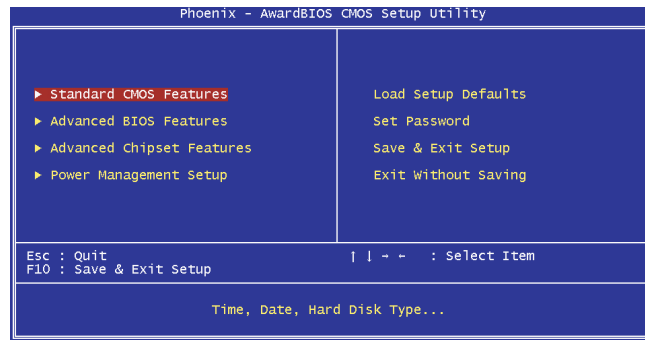

Mainboard Overview

BIOS Setup when 1st Power on

After connecting the correct cables to the device, power on and enter the BIOS Setup screen, then press during POST (Power On Self Test). Choose "Load Setup Defaults" for recommended optimal performance.