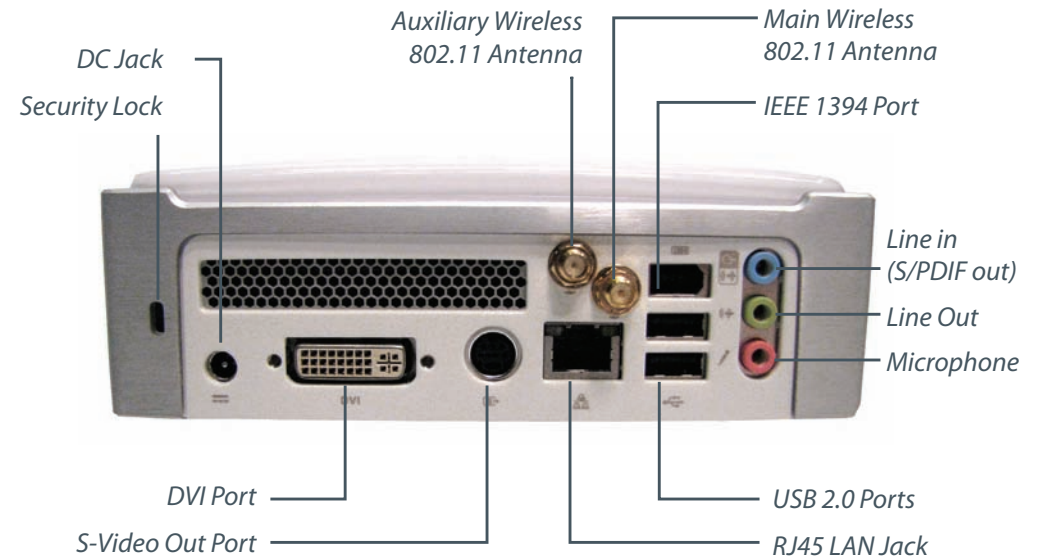

PowerCube II

Quick Resource Guide

InfoLogix
MOBILE INTELLIGENCE

PowerCube II

Quick Resource Guide

USB 2.0 Ports

Power Button

HDD indicator
Power indicator

DC Jack
Security Lock

Auxiliary Wireless
802.11 Antenna

Main Wireless
802.11 Antenna

IEEE 1394 Port

Line in
(S/PDIF out)

Line Out

Microphone

DVI Port