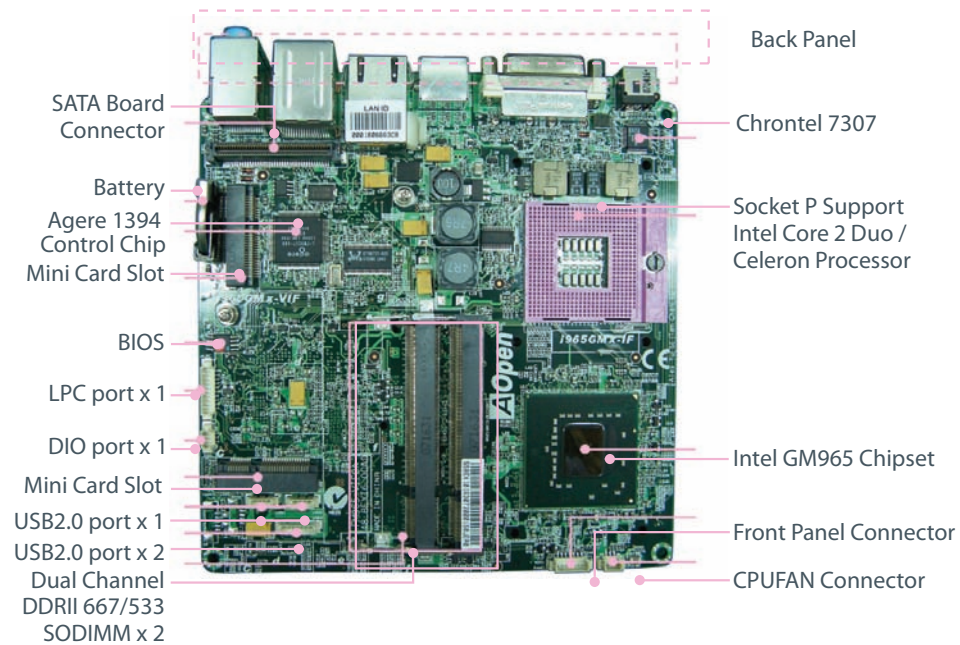

Mainboard Overview