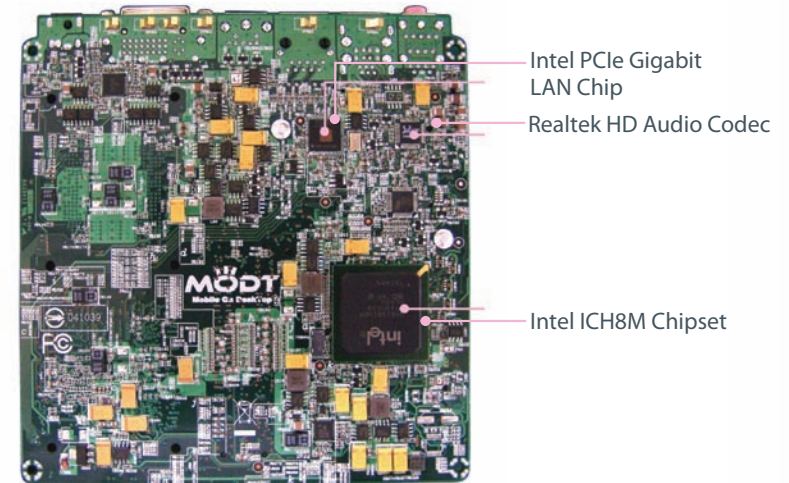

Mainboard Overview